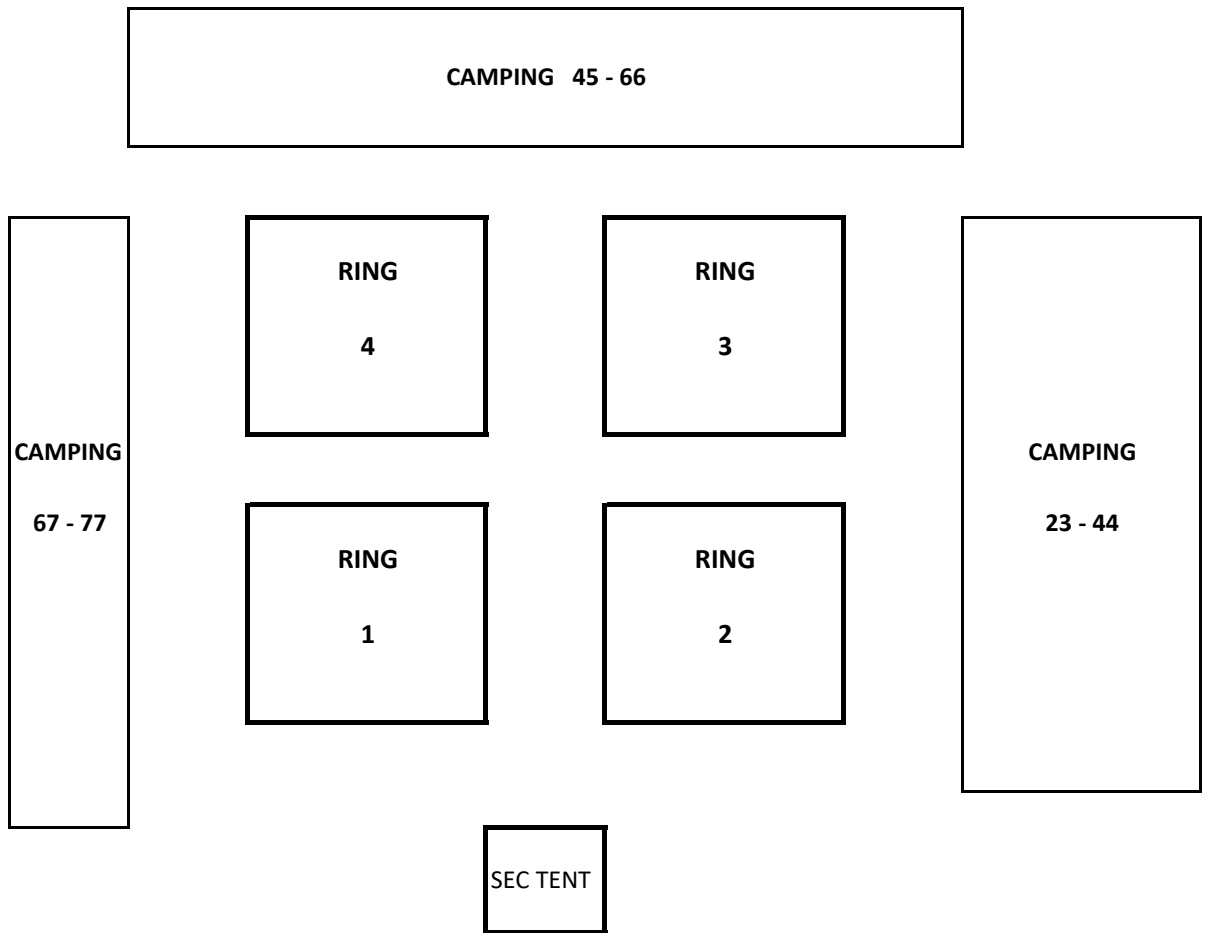

WHIZZDOGS LAYOUT AND CAMPING AREAS

WAY IN
WATER POINT
ELSON