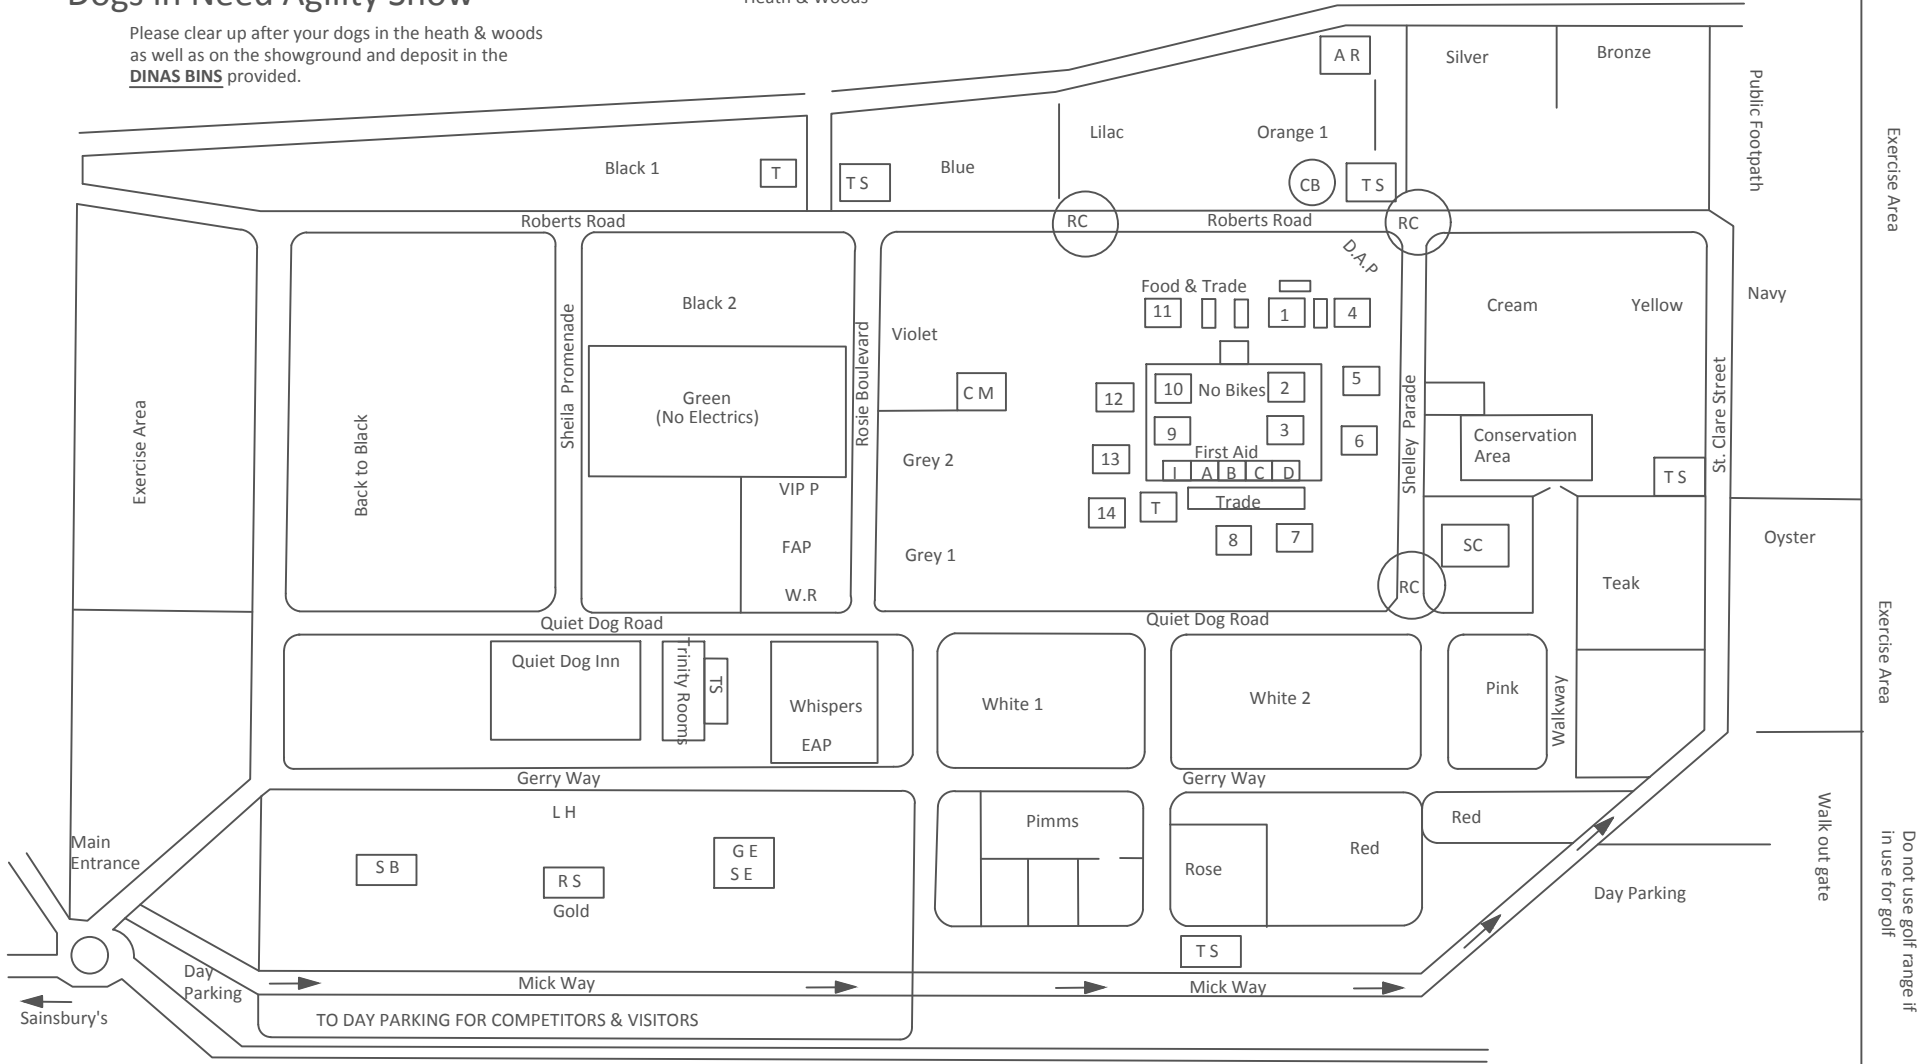

Dogs in Need Agility Show

Please clear up after your dogs in the heath & woods as well as on the showground and deposit in the **DINAS BINS** provided.

Dog walking
Heath & Woods

Exercise Area

Exercise Area

Do not use golf range if in use for golf

Helpers List

NAME	DAY	RING
Abbi Storer	2	TUE
Abbi Storer	12	SAT
Abigail Doxford	9	TUE
Adair Staples	13	TUE
Alan Dormann	4	SAT
Alan Gardner	7	FRI
Alan Sawyer	14	TUE
Ali Shelton	8	TUE
Alice Weston	11	TUE
Alison Calcutt	4	FRI
Alison Milner	12	TUE
Amanda Dougal	1	WED
Amanda Squires	12	WED
Amanda Squires	7	FRI
Amy Challis	9	SAT
Amy Gilbert	1	SAT
Ande Smith	14	WED
Andrea Capon	13	TUE
Andrea Capon	11	FRI
Andrea de Bunsen	8	WED
Andrew Dicker	7	TUE
Andy King	11	TUE
Andy Mayes	5	FRI
Angela Carter	10	FRI
Angela Gadenne	2	FRI
Angela Lawrence	11	WED
Angie Bain	7	SAT
Angie Seedhouse	14	WED
Angie Tydeman	5	FRI
Anita Roberts	13	WED
Ann Creasey	7	WED
Ann Creasey	11	SAT
Ann Dormer	13	WED
Ann Jeavons	11	TUE
Anna Jones	10	TUE
Anna Richardson	14	TUE
Anna Richardson	7	FRI
Anne Arbon	12	TUE
Anne Challis	9	SAT
Anne Coogan	6	WED
Anne Edwards	5	FRI
Anne Westrope	4	SAT
Annette Warwick	10	FRI
Annette Warwick	10	FRI
Annie Patz	8	WED
April Jean Harman	11	WED
Ashley Carter	13	FRI
Ava Holloway	7	TUE
Barbara O'Brien	3	FRI
Ben Crowhurst	6	SAT
Beth Nakhlah	6	WED
Bill Glover	8	WED
Brenda Vanner	11	FRI
Brooke Smiles	6	FRI
Brooke Smiles	14	SAT
Bruce Hellingsworth	8	WED
Cara McAdam	1	TUE
Carl Mapp	2	WED
Carol Brown	11	WED
Carol Dicker	7	TUE
Carol Dicker	1	FRI
Carol Jones	10	WED
Carole Harrison	8	FRI
Caroline King	13	WED
Caroline Sanders	8	TUE
Carolyn Harper	10	WED

NAME	DAY	RING
Catherine Kendall	13	WED
Catherine Royle	13	TUE
Cathy Stafford-Jones	6	WED
Caz Smiles	6	FRI
Caz Smiles	14	SAT
Charlotte Wakeley	9	FRI
Chris Brown	4	FRI
Chris Bynam	14	WED
Chris Lade	3	FRI
Chris Paice	5	TUE
Chris Poingdestre	14	WED
Chris Russell	5	TUE
Chris Taylor	9	TUE
Christine Bailey	8	FRI
Christine Dunning	14	WED
Christine Hicks	4	TUE
Christine Kox	11	WED
Christine Smyth	8	FRI
Claire Rosendale	6	TUE
Claire Twigg	13	TUE
Clarissa Brown	7	WED
Colette Richardson	3	TUE
Dana Cooper	13	FRI
Darry Minto	1	FRI
Dave Pearce	12	TUE
Dave Pearce	12	FRI
David Alderson	10	TUE
David Goodhand	4	WED
David Morrison	5	WED
David Newman	9	TUE
DAVID ROBERTS	8	TUE
Dawn Farrey	13	TUE
Dawn Walton	1	WED
Debbie Chapman	14	TUE
Debbie Deuchar	1	TUE
Debbie Figg	9	SAT
Debbie Hedger	13	WED
Debbie Palmer	3	FRI
Debbie Prior	10	WED
Debbie Styles	4	FRI
Deborah Harper	14	SAT
Deborah Rule	6	WED
Debs Fawcus	3	TUE
Debs Ward	11	WED
Dee Oliver	7	TUE
Dennis Colthup	6	TUE
Di Poingdestre	14	WED
Dominie Adams	10	FRI
Donna Hathaway	3	SAT
Donna McCausland	12	WED
Dot Sparke	14	FRI
Doug Lewis	1	FRI
Eileen Walliman	11	SAT
Elisabeth Condie	1	WED
Elizabeth Hill	14	TUE
Elizabeth Hill	4	SAT
Elizabeth Hollingsworth	4	TUE
Elizabeth Hollingsworth	12	WED
Elizabeth Lodge	2	FRI
Ella Eccleston	3	FRI
Ellie Horwood	11	WED
Emily Cowderoy-Early	12	FRI
Emily Lawrence	11	WED
Emily Rice-Stringer	13	TUE
Euan Paterson	6	WED
Evelyn Price	3	WED