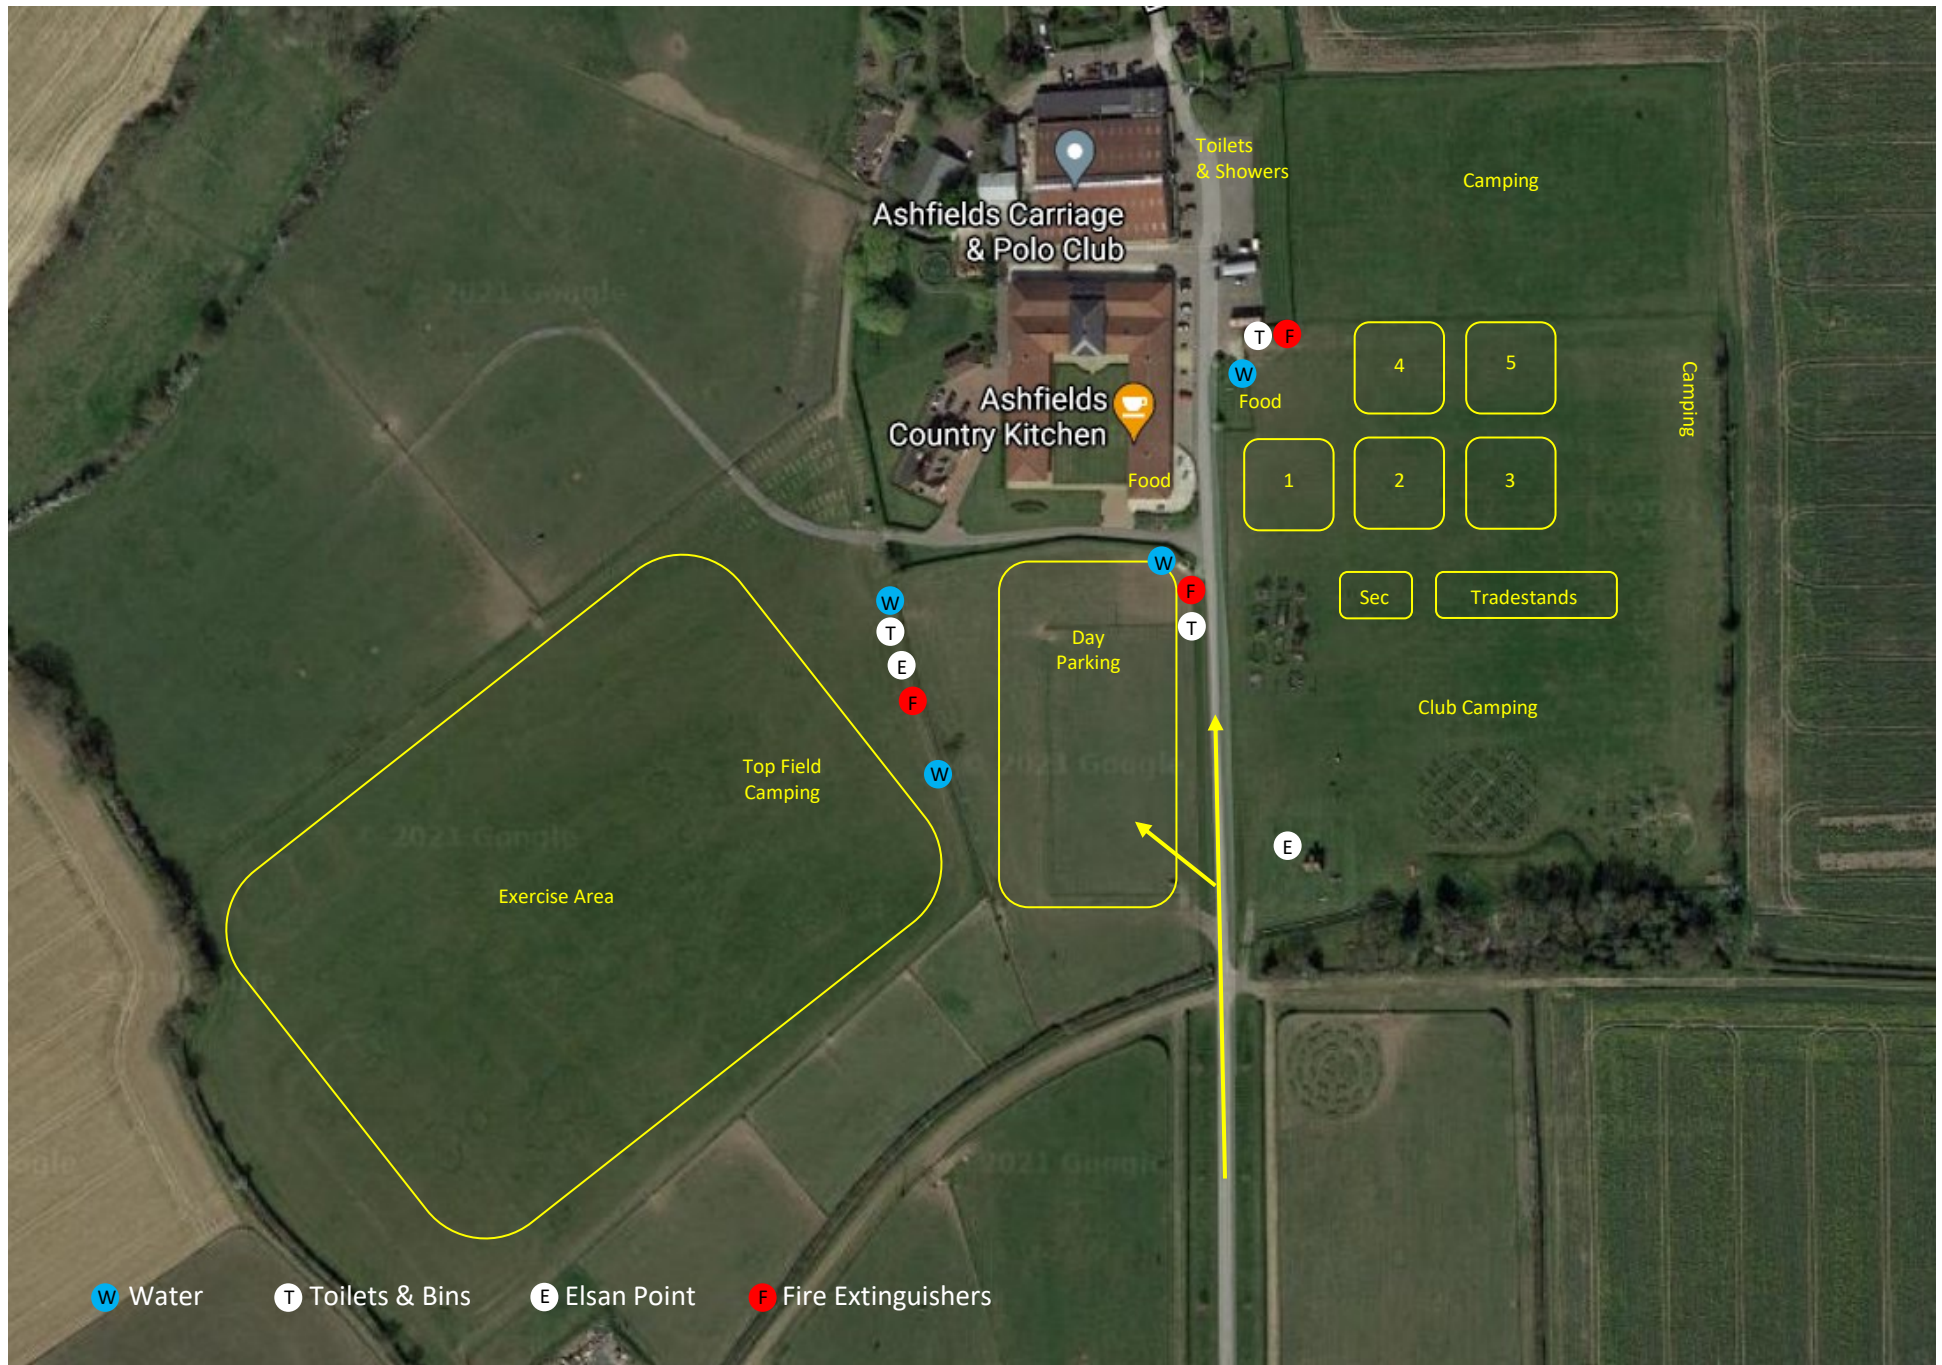

JDA Dog Training Club - KC Open Agility Show - June 2022

Saturday

Ring One			Ring Two			Ring Three		
<u>Jacqui Wood</u>			<u>Mike Jackson</u>			<u>Mandysue Sarti</u>		
		Total			Total			Total
75	Sml Agility G3,4,5	33	47	Lge Agility CG3-5	47	60	Int Agility CG6-7	23
65	Med Agility G3,4,5	38	57	Int Agility CG3-5	35	50	Lge Agility CG6-7	17
55	Int Agility G3,4,5	47	67	Med Agility CG3-5	29	70	Med Agility CG6-7	19
45	Lge Agility G3,4,5	55	77	Sml Agility CG3-5	28	80	Sml Agility CG6-7	21
48	Lge Agility G6,7	22	74	Sml Agility CG1-2	27	42	Lge Agility G1,2	46
58	Int Agility G6,7	25	64	Med Agility CG1-2	50	62	Med Agility G1,2	62
68	Med Agility G6,7	26	54	Int Agility CG1-2	37	72	Sml Agility G1,2	32
78	Sml Agility G6,7	29	44	Lge Agility CG1-2	40	52	Int Agility G1,2	44
John		275	Sandra & Owen		293	Stonebridge		264

Ring Four			Ring Five		
<u>Melanie Wright</u>			<u>Neal Lye</u>		
		Total			Total
82	Anysize Jumping CG1-7	57	63	Med Jumping G1,2	62
59	Int Jumping G6,7	20	73	Sml Jumping G1,2	34
49	Lge Jumping G6,7	17	53	Int Jumping G1,2	43
69	Med Jumping G6,7	25	43	Lge Jumping G1,2	49
79	Sml Jumping G6,7	31	51	Lge Helter Skelter CG1-7	57
76	Sml Jumping G3,4,5	31	61	Int Helter Skelter CG1-7	36
66	Med Jumping G3,4,5	39	81	Sml Helter Skelter CG1-7	29
56	Int Jumping G3,4,5	45	71	Med Helter Skelter CG1-7	47
46	Lge Jumping G3,4,5	55			
Hayley & Gwen		320	Andrew & Phillip		357

Sunday

Ring One			Ring Two			Ring Three		
<u>Nigel Rudd</u>			<u>Ray Burke</u>			<u>Anne Westrope</u>		
		Total			Total			Total
116	Sml Agility G3,4,5	37	88	Lge Agility CG3-5	37	101	Int Agility CG6-7	18
106	Med Agility G3,4,5	43	98	Int Agility CG3-5	30	91	Lge Agility CG6-7	15
96	Int Agility G3,4,5	44	108	Med Agility CG3-5	32	111	Med Agility CG6-7	28
86	Lge Agility G3,4,5	49	118	Sml Agility CG3-5	31	121	Sml Agility CG6-7	16
89	Lge Agility G6,7	19	115	Sml Agility CG1-2	22	83	Lge Agility G1,2	49
99	Int Agility G6,7	20	105	Med Agility CG1-2	38	103	Med Agility G1,2	47
109	Med Agility G6,7	30	95	Int Agility CG1-2	31	113	Sml Agility G1,2	28
119	Sml Agility G6,7	31	85	Lge Agility CG1-2	37	93	Int Agility G1,2	40
John		273	Hayley & Gwen		258	Nicky		241

Ring Four			Ring Five		
<u>Linsey Parrott</u>			<u>Mark Dilley</u>		
		Total			Total
123	Anysize Jumping CG1-7	60	104	Med Jumping G1,2	47
100	Int Jumping G6,7	20	114	Sml Jumping G1,2	32
90	Lge Jumping G6,7	15	94	Int Jumping G1,2	41
110	Med Jumping G6,7	32	84	Lge Jumping G1,2	52
120	Sml Jumping G6,7	28	92	Lge Steeplechase CG1-7	44
117	Sml Jumping G3,4,5	34	102	Int Steeplechase CG1-7	45
107	Med Jumping G3,4,5	43	122	Sml Steeplechase CG1-7	27
97	Int Jumping G3,4,5	43	112	Med Steeplechase CG1-7	37
87	Lge Jumping G3,4,5	48			
Sandra & Owen		323	Andrew & Phillip		325

Show Opens 7.30am - Judges Briefings 8.15am - Judging Starts 8.30am
Live scores, class updates and results available online at: www.agilityaid.co.uk/results